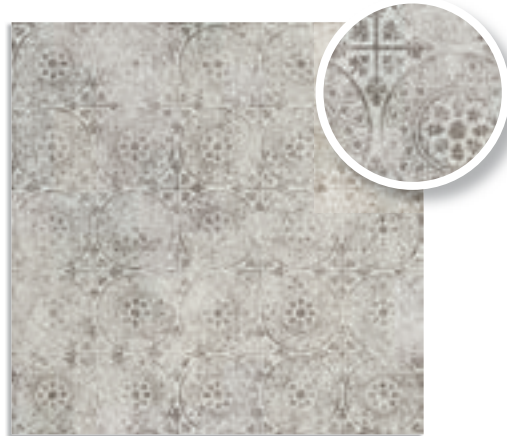

Bunker-R Blanco
G.203

60x120 cm. (59,3x119,3 cm.) 23.6x47.2 inches (23.3x47.0 inches)

Bunker-R Blanco
G.175

60x60 cm. (59,3x59,3 cm.) 23.6x23.6 inches (23.3x23.3 inches)

Semipulido Semipolished

BUNKER

Cerco-SPR Blanco
G.161